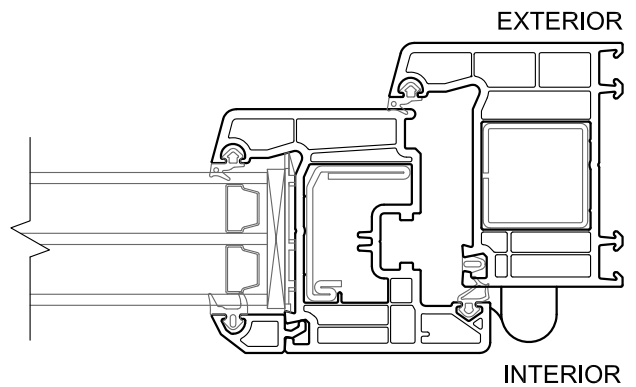

VERTICAL SECTION

EXTERIOR INTERIOR

LOGIC WINDOWS & DOORS

Tel: 207-588-6590 Fax: 207-588-6591
82 Litchfield Rd Hallowell, ME 04347

TILT/TURN WINDOW TRIPLE GLAZING

HORIZONTAL SECTION

VERTICAL SECTION

EXTERIOR