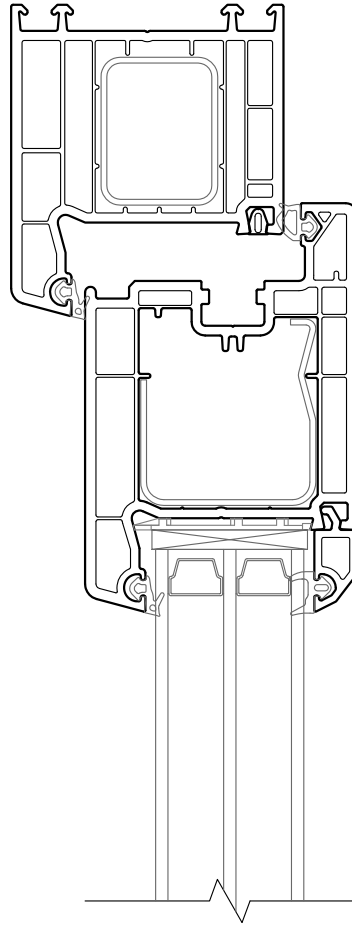

TRIPLE GLAZING

VERTICAL SECTION

LOGIC
WINDOWS & DOORS

Tel: 207-588-6590 Fax: 207-588-6591
82 Litchfield Rd Hallowell, ME 04347

INSWING DOOR
TRIPLE GLAZING

EXTERIOR

INTERIOR