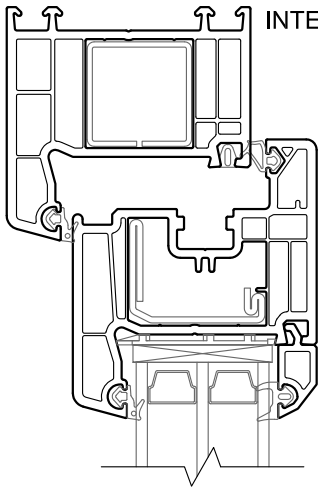

VERTICAL SECTION

EXTERIOR INTERIOR

LOGIC WINDOWS & DOORS

Tel: 207-588-6590 Fax: 207-588-6591
82 Litchfield Rd Hallowell, ME 04347

TILT/TURN WINDOW TRIPLE GLAZING

HORIZONTAL SECTION

VERTICAL SECTION

EXTERIOR

INTERIOR

LOGIC

WINDOWS & DOORS

Tel: 207-588-6590 Fax: 207-588-6591

82 Litchfield Rd Hallowell, ME 04347

FIXED WINDOW

TRIPLE GLAZING

HORIZONTAL SECTION

EXTERIOR

INTERIOR

VERTICAL SECTION

EXTERIOR

INTERIOR

LOGIC
WINDOWS & DOORS

Tel: 207-588-6590 Fax: 207-588-6591
82 Litchfield Rd Hallowell, ME 04347

LIFT & SLIDE
2 ACTIVE PANELS
TRIPLE GLAZING