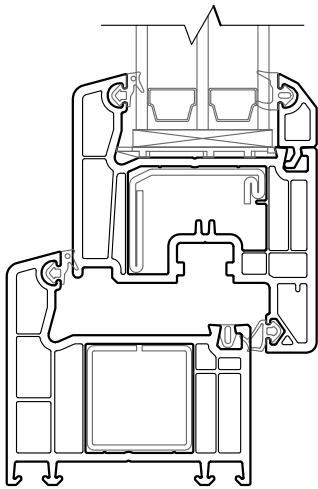

VERTICAL SECTION

EXTERIOR INTERIOR

LOGIC WINDOWS & DOORS

Tel: 207-588-6590 Fax: 207-588-6591
82 Litchfield Rd Hallowell, ME 04347

TILT/TURN WINDOW TRIPLE GLAZING

HORIZONTAL SECTION

VERTICAL SECTION

EXTERIOR

INTERIOR

LOGIC

WINDOWS & DOORS

Tel: 207-588-6590 Fax: 207-588-6591

82 Litchfield Rd Hallowell, ME 04347

FIXED WINDOW

TRIPLE GLAZING

HORIZONTAL SECTION

EXTERIOR

INTERIOR

VERTICAL SECTION

EXTERIOR

INTERIOR

LOGIC
WINDOWS & DOORS

Tel: 207-588-6590 Fax: 207-588-6591
82 Litchfield Rd Hallowell, ME 04347

LIFT & SLIDE
2 ACTIVE PANELS
TRIPLE GLAZING