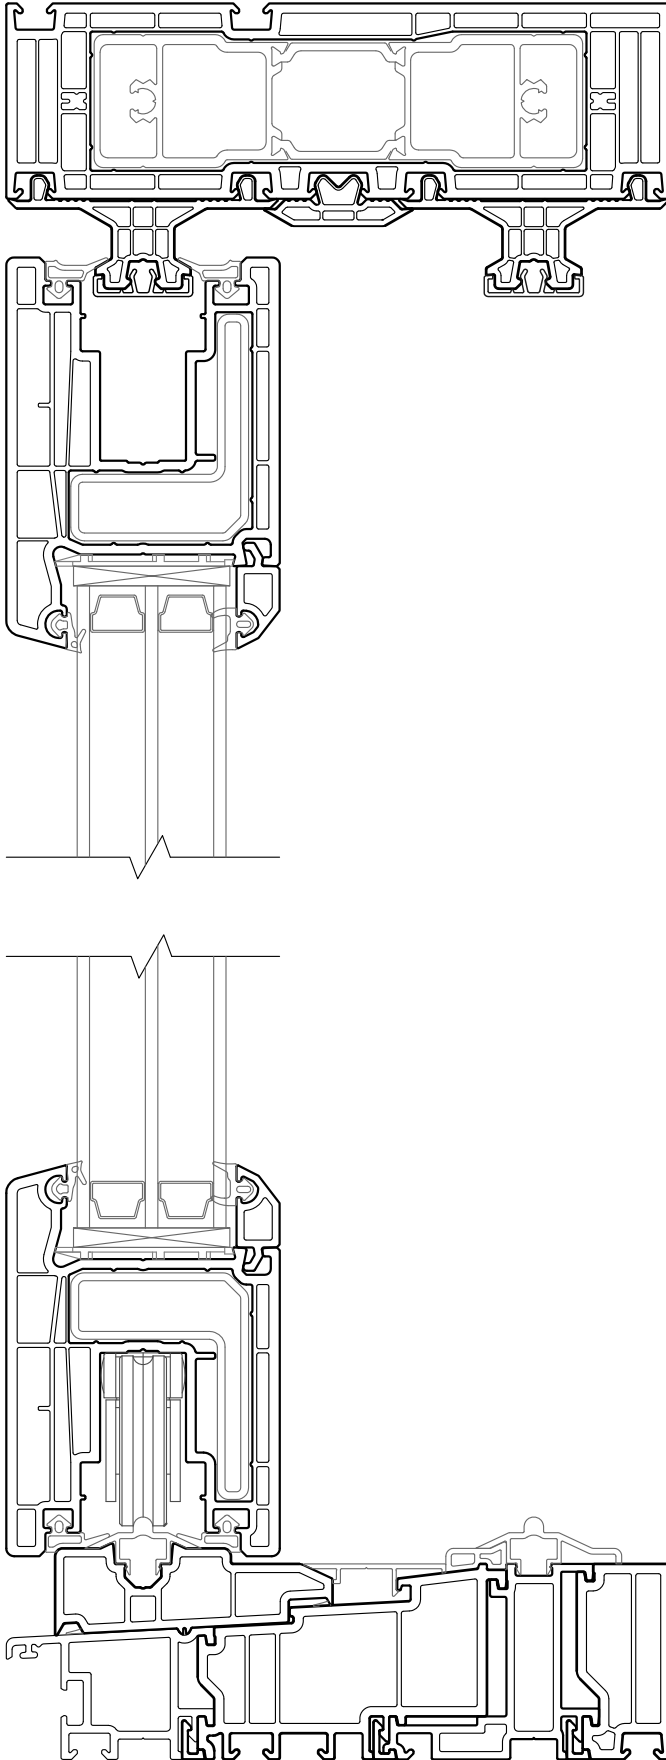

VERTICAL SECTION