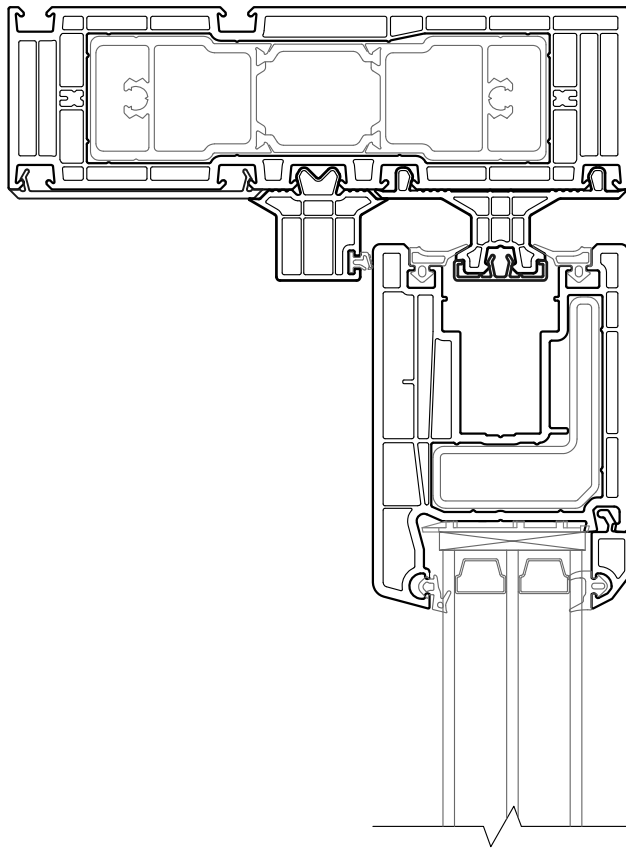

EXTERIOR

INTERIOR

VERTICAL SECTION

EXTERIOR

INTERIOR

LOGIC
WINDOWS & DOORS

Tel: 207-588-6590 Fax: 207-588-6591
82 Litchfield Rd Hallowell, ME 04347

LIFT & SLIDE
2 ACTIVE PANELS
TRIPLE GLAZING

VERTICAL SECTION

LOGIC

WINDOWS & DOORS

Tel: 207-588-6590 Fax: 207-588-6591
82 Litchfield Rd Hallowell, ME 04347

LIFT & SLIDE
2 PANEL
TRIPLE GLAZING

EXTERIOR

INTERIOR

VERTICAL SECTION