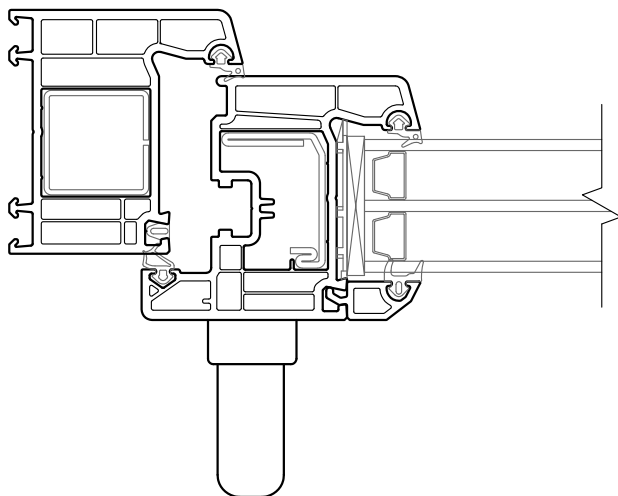

VERTICAL SECTION

EXTERIOR INTERIOR

LOGIC WINDOWS & DOORS

Tel: 207-588-6590 Fax: 207-588-6591
82 Litchfield Rd Hallowell, ME 04347

TILT/TURN WINDOW TRIPLE GLAZING

HORIZONTAL SECTION

VERTICAL SECTION

EXTERIOR