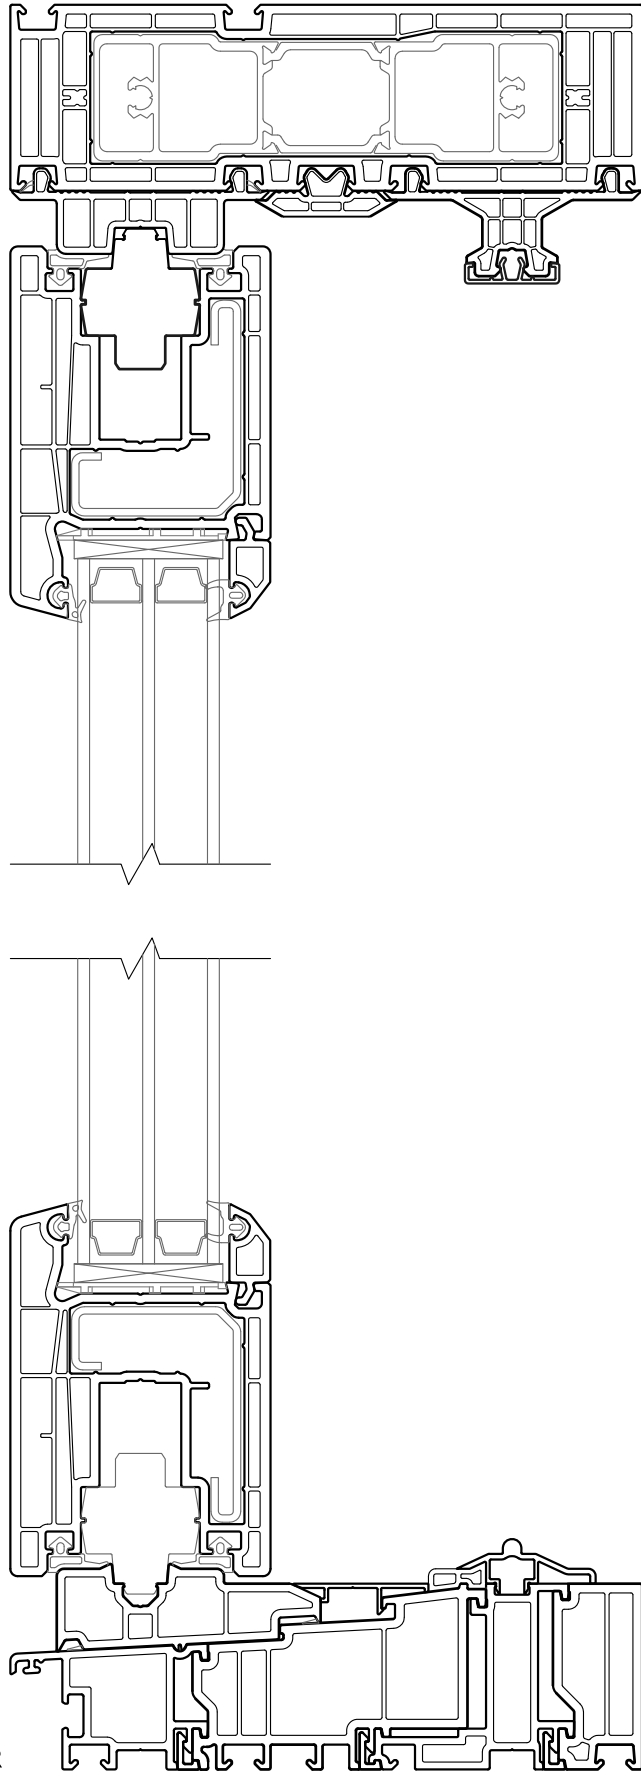

VERTICAL SECTION

LOGIC

WINDOWS & DOORS

Tel: 207-588-6590 Fax: 207-588-6591
82 Litchfield Rd Hallowell, ME 04347

LIFT & SLIDE
2 PANEL
TRIPLE GLAZING

EXTERIOR

INTERIOR

VERTICAL SECTION