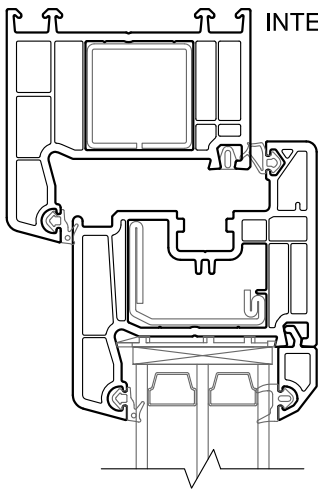

VERTICAL SECTION

EXTERIOR INTERIOR