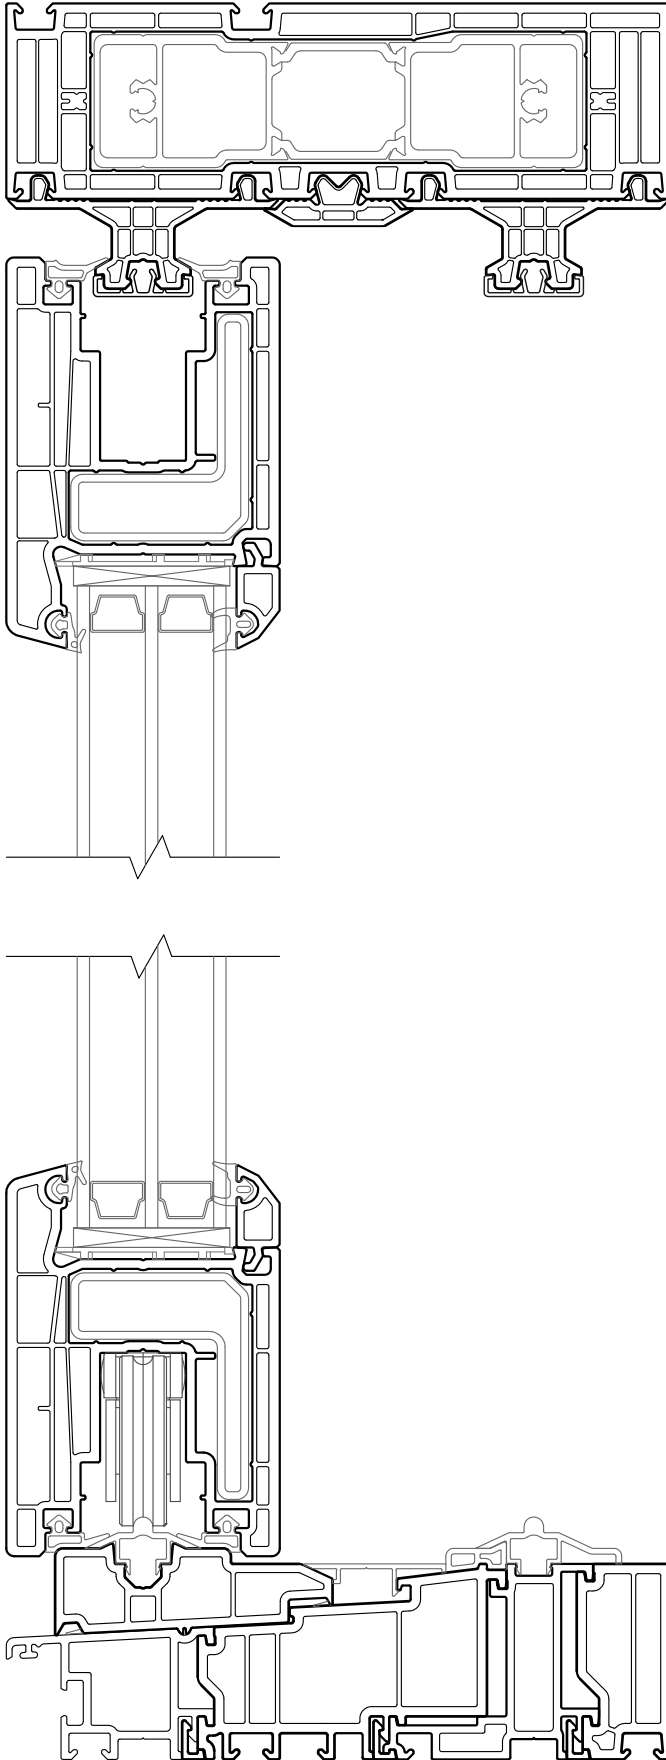

VERTICAL SECTION

EXTERIOR

INTERIOR

LOGIC
WINDOWS & DOORS

Tel: 207-588-6590

17 Hope Drive, Hallowell, ME 04347

LIFT & SLIDE

2 ACTIVE PANELS

TRIPLE GLAZING