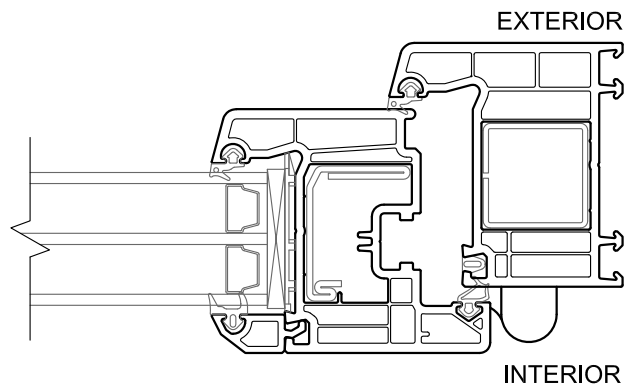

HORIZONTAL SECTION

VERTICAL SECTION

EXTERIOR

INTERIOR

LOGIC
WINDOWS & DOORS

Tel: 207-588-6590

17 Hope Drive, Hallowell, ME 04347

LIFT & SLIDE