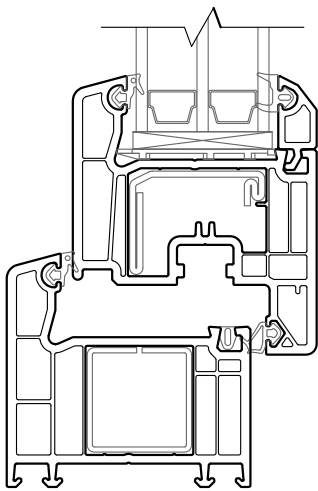

VERTICAL SECTION

EXTERIOR INTERIOR