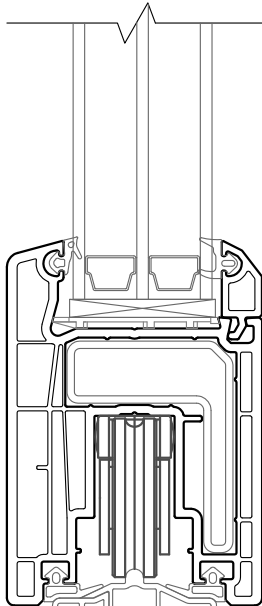

VERTICAL SECTION

EXTERIOR

INTERIOR

LOGIC

WINDOWS & DOORS

Tel: 207-588-6590
17 Hope Drive, Hallowell, ME 04347

LIFT & SLIDE

2 PANEL

TRIPLE GLAZING