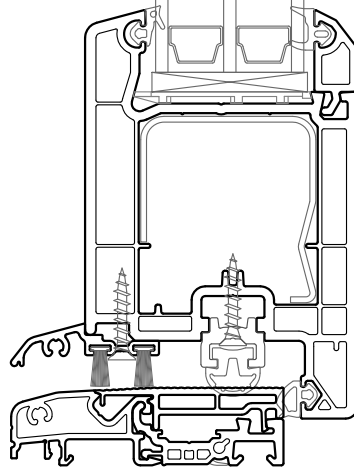

Tel: 207-588-6590

17 Hope Drive, Hallowell, ME 04347

LIFT & SLIDE - 2 PANEL

INACTIVE PANEL

TRIPLE GLAZING

VERTICAL SECTION

EXTERIOR

INTERIOR