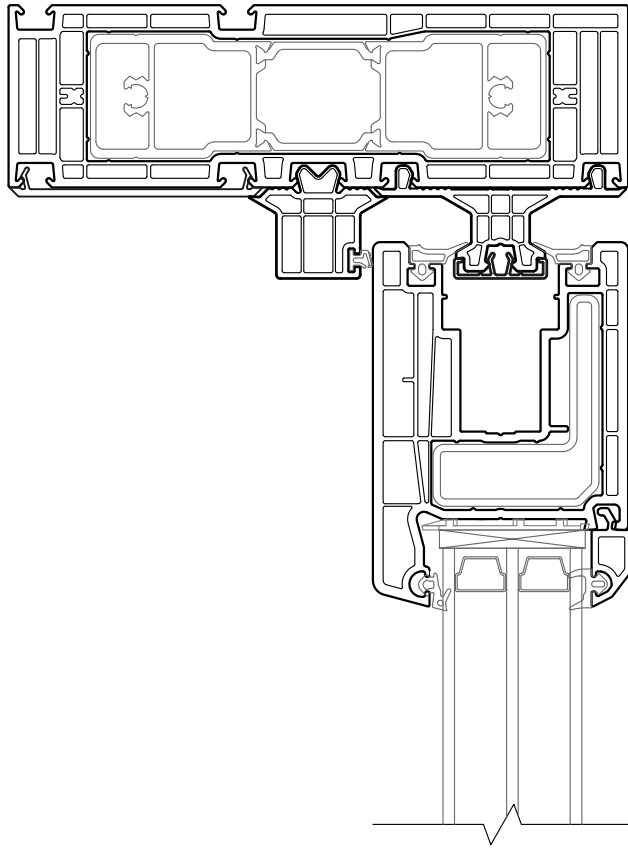

VERTICAL SECTION

EXTERIOR

INTERIOR

LOGIC

WINDOWS & DOORS

Tel: 207-588-6590
17 Hope Drive, Hallowell, ME 04347

LIFT & SLIDE

2 PANEL

TRIPLE GLAZING