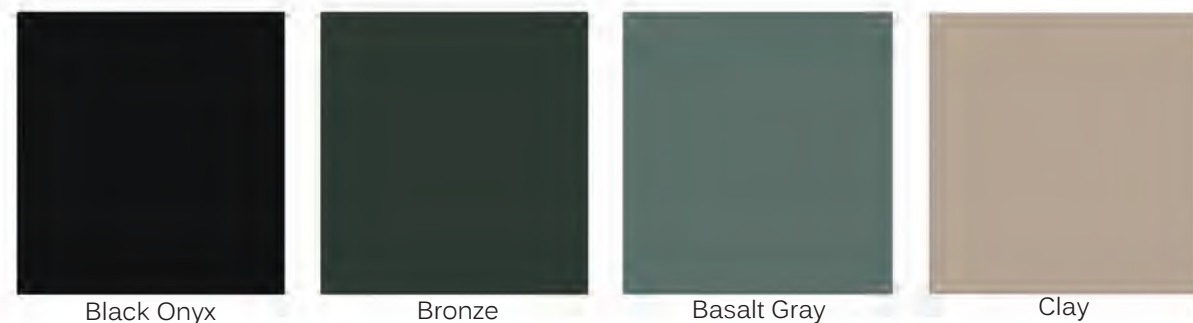

In Stock Laminate Finishes

Black Onyx

Bronze

Basalt Gray

Clay