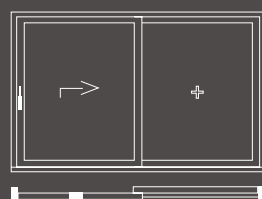

Sample Configurations

Two panels with one slide sash and a fixed sash.

o Workmanship

We use vinyl extrusions, hardware and glass from the leading suppliers.

o Frame

We meet thermal regulation requirements with well-designed vinyl multiple-chamber extrusions and a frame depth of 5 1/2".

o Sealing

Innovative locking mechanisms and high-quality sealing surfaces with no brushes provide unequalled security.

o Glazing

High quality insulated glass up to a total thickness of 1 1/2" inches guarantees maximum thermal insulation values.

Smart Slide