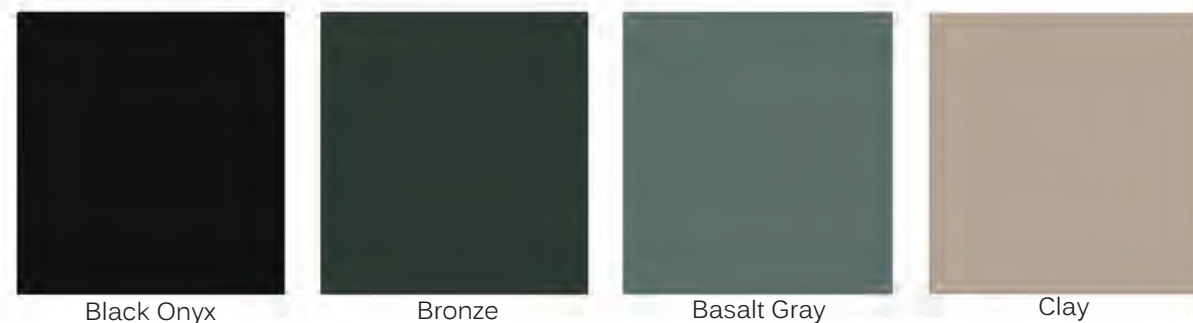

In Stock Laminate Finishes

Black Onyx

Bronze

Basalt Gray

Clay

Optional Laminate Finishes

Hunter Green

Moondance

Cocoa

Brushed Silver

Mahogany

Walnut

Rojo Oak

White Ash

Custom Paint as well as additional optional laminate finishes available.
Lead times vary dependent upon color selection.
Smart-Slide Doors available as Onyx or Bronze laminate only.
Other options will be painted to match

Verona: Upgrade Option
Available as black, white, oil rubbed bronze, satin nickel, brushed chrome, rustic umber

Dallas: Upgrade Option
Available as black, satin nickel, rustic umber, dark bronze

Swing Door Hardware

Dallas: Upgrade Option
Available as black, satin nickel, rustic umber, dark bronze

Smart-Slide Hardware

Roto: Interior handle with flush pull exterior
Available as white, black, titanium matte, medium bronze